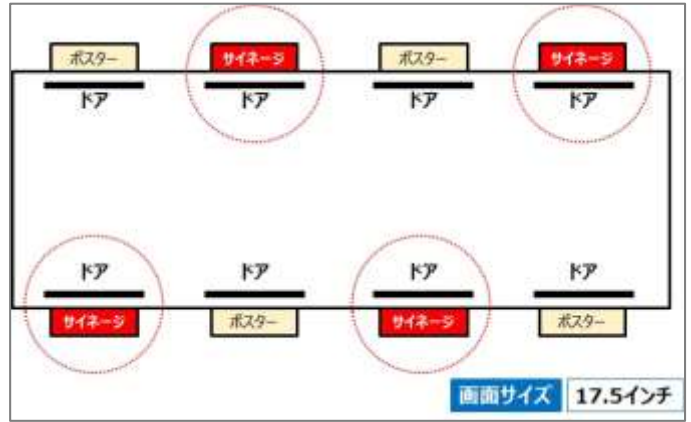

Inside
the
Midosuji
Line
train

Midosuji Vision

Osaka Metro Midosuji Line Inner Upper Vision
Broadcast when the on-board vehicle is running

1vehicle
4sides

- ×No audio
- ○Video and still images can be broadcast
- ×Scheduled airing time cannot be submitted

*Since the number of broadcasts varies depending on how crowded the frame is, the calculated number is specified.

	1 day	7 days
15S×once every/7M*	Impossible	¥620,000

※Prices excluding tax

☆This is an in-car vision that allows you to broadcast video and still Image materials inside the Osaka Metro Midosuji Line, the main artery of Osaka! Because various people get on the train when commuting to work, school or going out, it will be seen by many people.

- ・您有意向时请确认其他页面的注意事项。
- 방영을 검토하실 때는 별도 페이지의 주의사항을 확인하십시오.
- ・Please check the notes on another page for consideration.